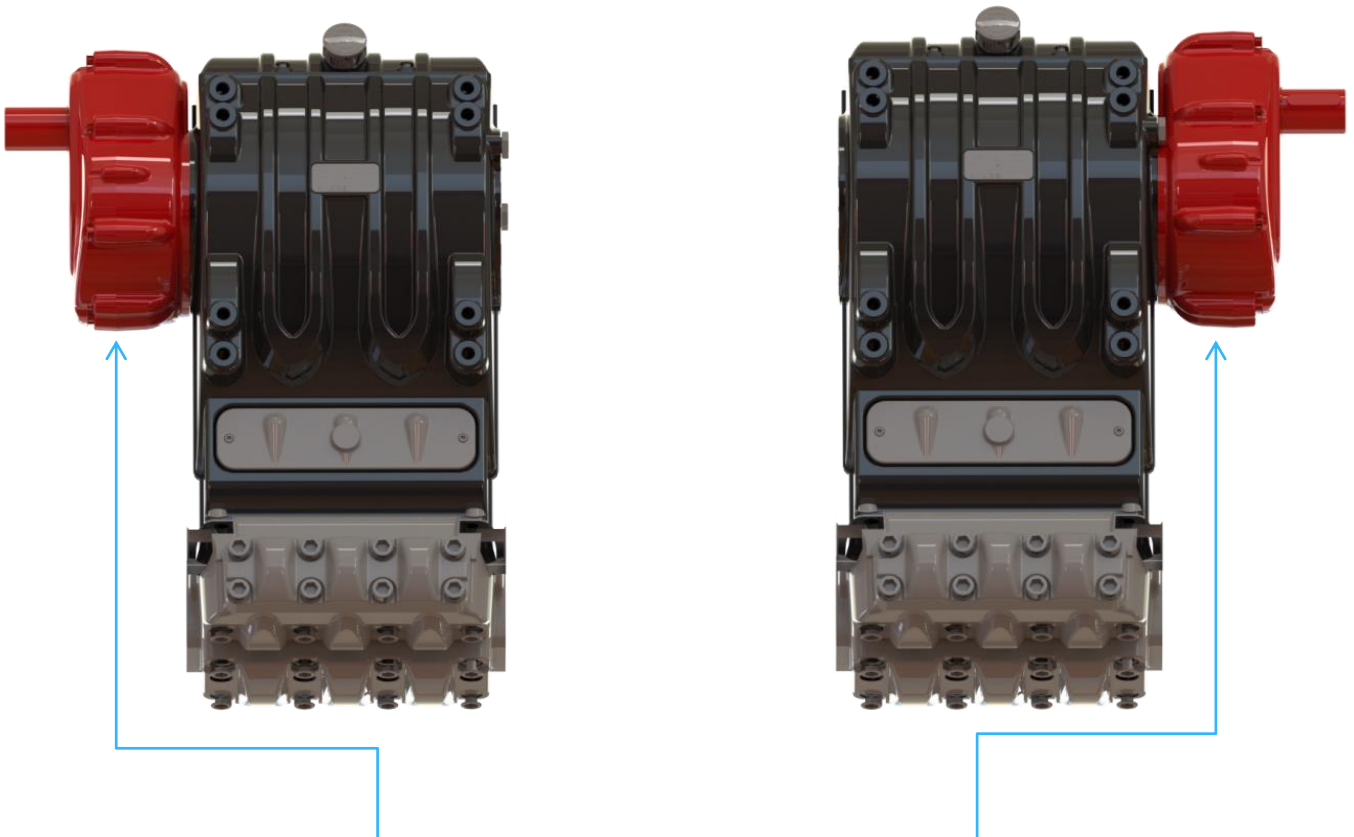

# Pratissoli MW-R 45,50,55

**S Layout - Part Number 168145**

**D layout – Part Number 169839**

**S Layout:** Gearbox will be located on the **Left Hand** side of the pump looking down at it.

**D Layout:** Gearbox will be located on the **Right Hand** side of the pump looking down at it.

*\*Layout will apply to all Pratissoli Jetting Pumps*